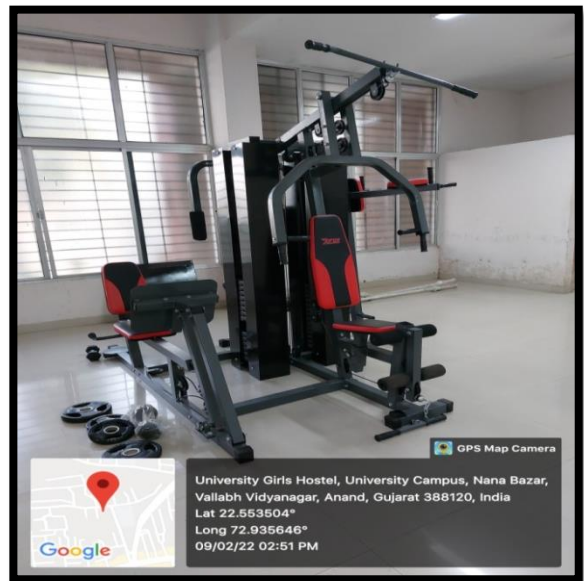

Women's Hostel -2

University Girls Hostel, University Campus, Nana Bazar,
Vallabh Vidyanagar, Anand, Gujarat 388120, India
Lat 22.553504°
Long 72.935646°
09/02/22 02:51 PM